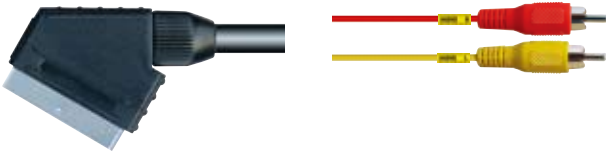

SC1006

21 PIN scart plug To 2 RCA plugs cable
A:OD 6MM B:OD 2.6×5.2MM