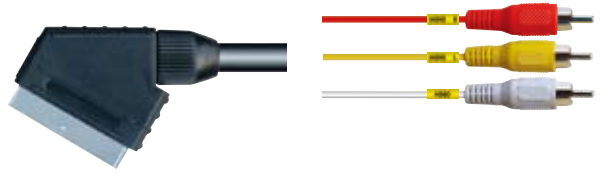

SC1008

21 PIN scart plug to 3 RCA plugs cable
A:OD. 6mm B:OD. 7mm C:OD 2.6×7.8mm