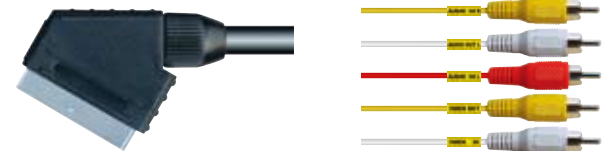

**SC1011**

21 PIN scart plug to 4 RCA plugs cable  
A:OD 8mm B:OD 2.6×10.4mm

**SC1006**

21 PIN scart plug To 2 RCA plugs cable  
A:OD 6MM B:OD 2.6×5.2MM

**SC1012**

21 PIN scart plug to 6 RCA plugs cable  
A:OD 8.5mm B:OD 9mm  
C:OD 2.6×10.4mm+2.6×5.2mm