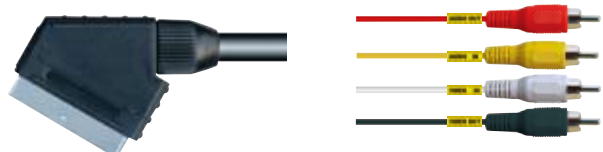

SC1010

21 PIN scart plug to 4 RCA plugs cable
A:OD 8mm B:OD 2.6×10.4mm